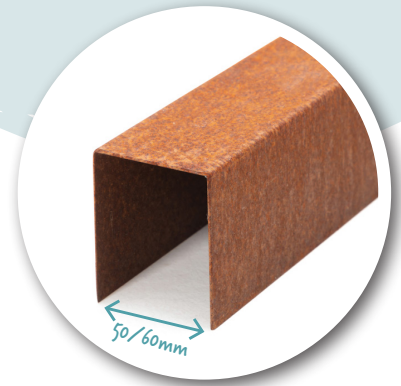

## Info

- ✓ Perfect for new and existing concrete curbs
- ✓ **Long lifespan**
- ✓ **Low maintenance**
- ✓ **Aesthetic finish**
- ✓ Self-locking
- ✓ Protects and finishes new or existing concrete edging stone
- ✓ Levels out any height differences between the concrete curbs
- ✓ **High quality** product made from **corten steel**
- ✓ **Cor-Ten forms** a stable rust-like appearance when exposed to the elements. In simple terms, the steel is allowed to rust and **this oxidised layer forms a protective coating** that dramatically slows the rate of future corrosion.

## Specifications

- ✓ **AVAILABLE IN:** Corten steel
- ✓ **WIDTH:** 50mm or 60mm
- ✓ **HEIGHT:** 50mm
- ✓ **LENGTH:** 1m

## CREATOP

High quality profiles in corten

For finishing concrete curbs.

## Applications

Suitable for:

- ✓ Garden path borders
- ✓ Flower bed borders
- ✓ Driveway and parking borders