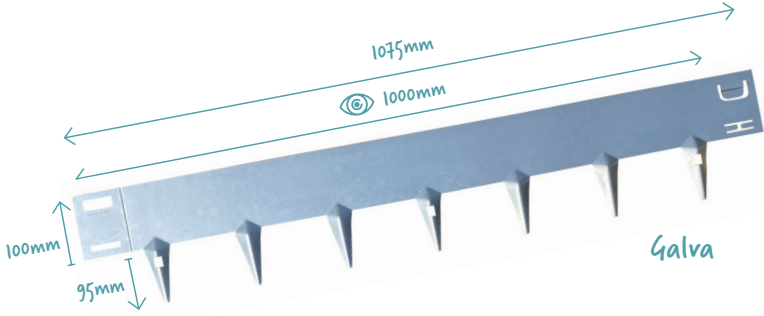

CORE EDGE by CREATU

Sufficiently strong for lawn mowers and light vehicles

The CORE Edge powered by ECCO guards are made of 1.6mm mild steel.

Info

- ✓ The **anchoring pins** contain a unique fold in the middle, strengthening the **ground anchor** and making the border **ideal for use in heavier soil**.

Specifications

- ✓ **MATERIAL:** Flexible steel, 1.42Kg
- ✓ **MATERIAAL THICKNESS:** 1.6mm
- ✓ **OVERALL LENGTH:** 1075mm
- ✓ **USABLE LENGTH:** 1000mm
- ✓ **QUANTITY PER PACKAGE:** 5 borders (5m total)