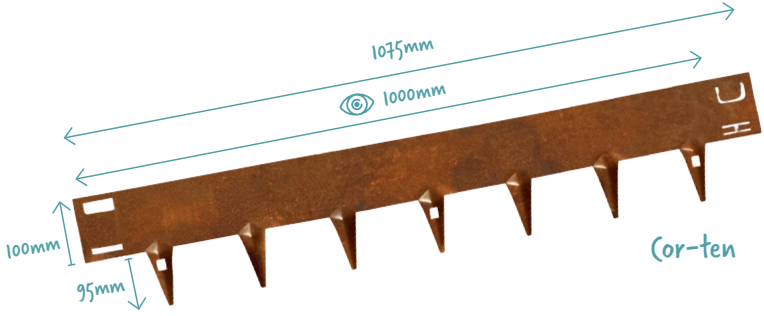

CORE EDGE by CREATU

Sufficiently strong for lawn mowers and light vehicles

The CORE Edge powered by ECCO guards are made of 1.6mm mild steel.

Info

- ✓ The **anchoring pins** contain a unique fold in the middle, strengthening the **ground anchor** and making the border **ideal for use in heavier soil**.

Specifications

- ✓ **MATERIAL:** Flexible steel, 1.42Kg
- ✓ **MATERIAAL THICKNESS:** 1.6mm
- ✓ **OVERALL LENGTH:** 1075mm
- ✓ **USABLE LENGTH:** 1000mm
- ✓ **QUANTITY PER PACKAGE:** 5 borders (5m total)