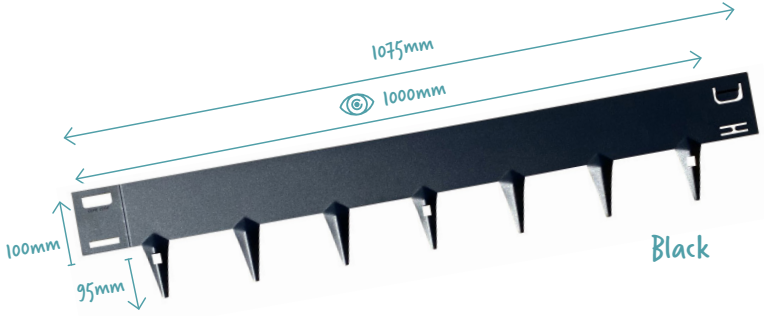

CORE EDGE by CREATU

Sufficiently strong for lawn mowers and light vehicles

The CORE Edge powered by ECCO guards are made of 1.6mm mild steel.

Info

- ✓ Our black (RAL 9005) coloured edgings have a further 110-micron UV resistant polyester powder coating preventing colour fade, forming a durable scratch resistant barrier guaranteeing a 20yr plus product life.
- ✓ The anchoring pins contain a unique fold in the middle, strengthening the ground anchor and making the border ideal for use in heavier soil.

Specifications

- ✓ MATERIAL: Flexible steel, 1.42Kg
- ✓ MATERIAL THICKNESS: 1.6mm
- ✓ OVERALL LENGTH: 1075mm
- ✓ USABLE LENGTH: 1000mm
- ✓ QUANTITY PER PACKAGE: 5 borders (5m total)

Applications

- ✓ Lawn and border edges
- ✓ Finishing of paths and terrace
- ✓ Flower bed or vegetable garden