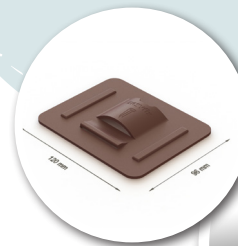

CREAfix

Quick and easy to install garden border

in high-quality Corten steel for all your garden projects.

Info

- ✓ **CREAfix** can be used in straight lines as well as in **slightly sloping shapes and right angles**
- ✓ Random anchoring according to your design
- ✓ Curved top edge for **optimum safety in use**
- ✓ Long anchoring pins provide **improved stability**
- ✓ **Limited visibility** of fixing material after installation
- ✓ **Cor-Ten forms** a stable rust-like appearance when exposed to the elements. In simple terms, the steel is allowed to rust and **this oxidised layer forms a protective coating** that dramatically slows the rate of future corrosion.

Specifications

- ✓ **MATERIAL:** Corten Steel
- ✓ **MATERIAL THICKNESS:** 1mm
- ✓ **HEIGHT:** 100mm or 150mm
- ✓ **LENGTH:** 2m
- ✓ **QUANTITY PER PACKAGE:** 4 borders + 10 pockets

Applications

Suitable for areas with no traffic