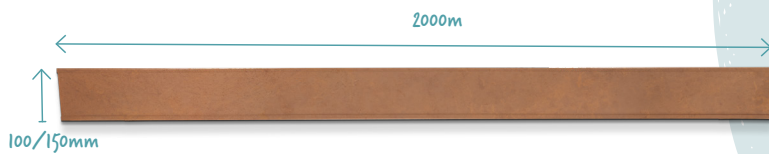

CREAfix

Quick and easy to install garden border

in high-quality Corten steel for all your garden projects.

Info

- ✓ **CREAfix** can be used in straight lines as well as in **slightly sloping shapes and right angles**
- ✓ Random anchoring according to your design
- ✓ Curved top edge for **optimum safety in use**
- ✓ Long anchoring pins provide **improved stability**
- ✓ **Limited visibility** of fixing material after installation
- ✓ **Cor-Ten forms** a stable rust-like appearance when exposed to the elements. In simple terms, the steel is allowed to rust and **this oxidised layer forms a protective coating** that dramatically slows the rate of future corrosion.

Specifications

- ✓ **MATERIAL:** Corten Steel
- ✓ **MATERIAL THICKNESS:** 1mm
- ✓ **HEIGHT:** 100mm or 150mm
- ✓ **LENGTH:** 2m
- ✓ **QUANTITY PER PACKAGE:** 4 borders + 10 pockets

Applications

Suitable for areas with no traffic