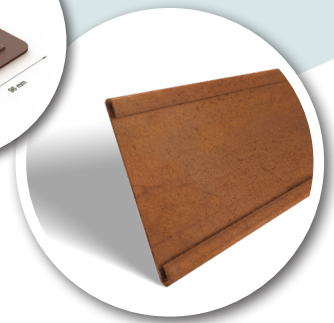

CREAfix

Quick and easy to install garden border

in high-quality Corten steel for all your garden projects.

Info

- ✓ **CREAfix** can be used in straight lines as well as in **slightly sloping shapes and right angles**
- ✓ Random anchoring according to your design
- ✓ Curved top edge for **optimum safety in use**
- ✓ Long anchoring pins provide **improved stability**
- ✓ **Limited visibility** of fixing material after installation
- ✓ **Cor-Ten forms** a stable rust-like appearance when exposed to the elements. In simple terms, the steel is allowed to rust and **this oxidised layer forms a protective coating** that dramatically slows the rate of future corrosion.

Specifications

- ✓ **MATERIAL:** Corten Steel
- ✓ **MATERIAL THICKNESS:** 1mm
- ✓ **HEIGHT:** 100mm or 150mm
- ✓ **LENGTH:** 2m
- ✓ **QUANTITY PER PACKAGE:** 4 borders + 10 pockets

Applications

Suitable for areas with no traffic